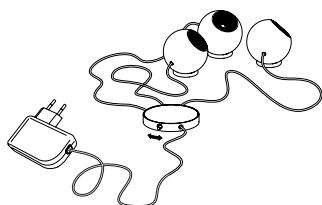

Justin White

Polished aluminium.
3 x LED, warm white, neutral white, cold white.
In total approx. 3 W
LEDs integrated. Colour of cable transparent
Cable length 2 m, cable with switch and power supply
Ball diameter 5 cm
Design Christoph Matthias & Team Lichtlauf 2016

700,00 Euro

Article number **15.01**