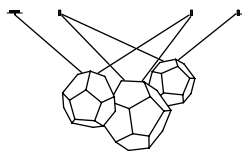

Group. Three items. Size: S, M and L

2.440,00 Euro

Cable length 1 x 9 m, colour of cable transparent

Delivery without illuminant!

Article number **10.04**

Recommended illuminants

Article number **91.01 or 91.03**

Other groups and lengths of cable are available on request