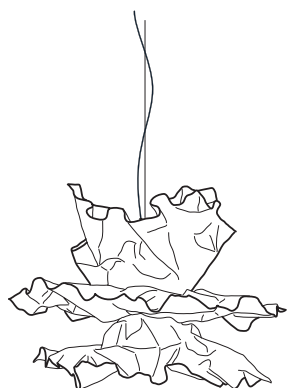

Lichtenfest

Sheet aluminum with leaf gilded surface by hand or coated with matt colours. Formed by hand. Each piece is unique.

2 x LED approx. 12 W, Ra 90 warm white, 3000 K, integrated, ballasts mounted on luminaire, Colour of cable transparent

Pendulum length standard 2.5 m

Pendulum excess length max. 7 m possible

Composition gold. 100|100

7.520,00 Euro

Article number **01.03**

Composition gold. 80|80

5.675,00 Euro

Article number **01.12**

Composition gold. 60|60

4.455,00 Euro

Article number **01.04**

Silver. 100|100

7.520,00 Euro

Article number **01.05**

Silver. 80|80

5.675,00 Euro

Article number **01.13**

Silver. 60|60

4.455,00 Euro

Article number **01.06**