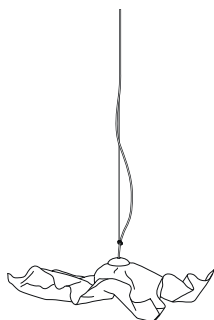

NormaJeane

Shade of Aluminum, upper side coated with matt colours, under side with leaf gilded surface by hand in composition gold, silver or copper. Formed by hand. Each piece is unique. LED approx. 12 W, Ra 90 warm white, 3000 K, integrated
Dimension about 40 x 40 x 12 cm. Colour of cable transparent
Pendulum length standard 2 m
Design Christoph Matthias & Veit Redl 2015

885,00 Euro

Article number **11.01**

Upside

black or white

Underside

composition gold, silver or copper

Please specify your combination at your order

Pendulum excess length on demand