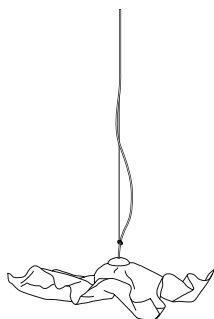

NormaJeane lusso

Shade of Aluminum, upper side and under side with leaf gilded surface by hand in composition gold, silver or copper. Formed by hand. Each piece is unique. LED approx. 12 W, Ra 90 warm white, 3000 K, integrated
Dimension about 40 x 40 x 12 cm. Colour of cable transparent
Pendulum length standard 2 m
Design Christoph Matthias & Veit Redl 2015

1.430,00 Euro

Both sides gold, silver or copper

Article number **11.02**

Please specify your surface at your order

Pendulum excess length on demand