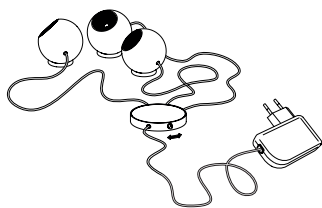

**Big.** Dimension approx. 47 x 47 x 38 cm.  
Article number **08.01**

650,00 Euro

**Small.** Dimension approx. 33 x 25 x 28 cm.  
Article number **08.02**

585,00 Euro

**Archie B.**

Polished aluminium.  
3 x LED, red, green, blue. In total approx. 3 W  
LEDs integrated. Colour of cable transparent  
Cable length 2 m, cable with switch and power supply  
Ball diameter 5 cm  
Design Christoph Matthias 2013