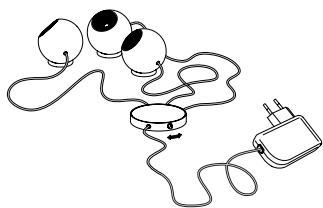

512,00 Euro

Article number **08.01**

Archie B.

3 x LED, red, green, blue. In total approx. 3 W
LEDs integrated. Colour of cable transparent
Cable length 2.5 m, cable with switch and power supply
Ball diameter 5 cm
Design Christoph Matthias 2013