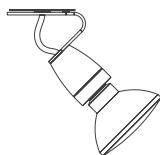

Spotzki

Ceramic socket E 27. Including box for surface mounting
Dimension about 8.5 x 16 cm
Delivery without illuminant!
Design Christoph Matthias 2009

Angle 45°

170,00 Euro

Article number **04.01** textil cable white
04.02 textil cable red
04.04 textil cable grey