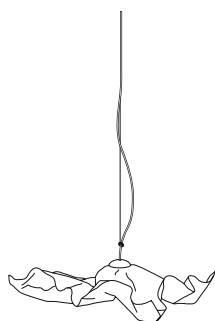

NormaJeane lusso

Shade of Aluminum, upper side and under side with leaf gilded surface by hand in composition gold, silver or copper. Formed by hand. Each piece is unique. LED approx. 12 W, Ra 90, light colour warm white, LED integrated
Dimension about 40 x 40 x 12 cm. Colour of cable transparent
Pendulum length max. 2 m
Design Christoph Matthias & Veit Redl 2015

1.140,00 Euro

Both sides gold, silver or copper

Article number **11.02**

Please specify your combination at your order

Pendulum excess length on demand