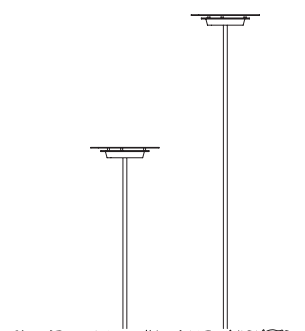

SirSimon

Sculptural pendant lamp, consisting of copper wire shaped by hand and soldered. Each lamp is unique. 1 x LED approx. 12 W, light color 3000 ° K, directed light down, soft light upwards, pendulum length standard 2.5 m. Dimensions ø approx. 60 - 80 cm
Design Christoph Matthias 2019

Babel

LED, Socket GU10

Colour of cable transparent

Cable length 2 m, cable with switch and plug

Dimension 62.5 x 19.5 cm

Delivery contents illuminant!

Design Christoph Matthias 2009

798,00 Euro

Article number **03.00**

MunichReeds outdoor

LED, approx. 8 W, light colour white or amber, LED integrated
12 „Reeds“. Formed by hand. Each piece is unique.
Including installation box, IP67
Dimension 14 x 14 x approx. 140 cm
Design Gerd Pfarré, Christoph Matthias & Team Lichtlauf 2015

Light colour whiteArticle number **13.01**

860,00 Euro

Light colour amberArticle number **13.02**

860,00 Euro

Telled

3 x HighPower LED, in total approx. 10 W,
light colour warm white, LED integrated,
including installation box, IP54
Dimension \varnothing 21 x 3,2 cm, height 60 or 100 cm
Design Christoph Matthias 2015