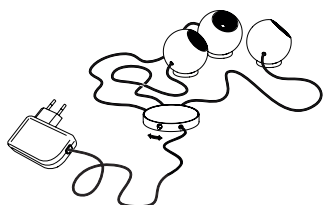

Justin White

3 x LED, warm white, neutral white, cold white.
In total approx. 3 W
LEDs integrated. Colour of cable black
Cable length 2.5 m, cable with switch and power supply
Ball diameter 5 cm
Design Christoph Matthias & Team Lichtlauf 2016

546,00 Euro

Article number **15.01**