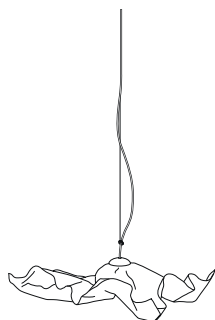

NormaJeane

Shade of Aluminum, upper side coated with matt colours, under side with leaf gilded surface by hand in composition gold, silver or copper. Formed by hand. Each piece is unique. LED approx. 12 W, Ra 90, light colour warm white, LED integrated
Dimension about 40 x 40 x 12 cm. Colour of cable transparent
Pendulum length max. 2 m
Design Christoph Matthias & Veit Redl 2015

715,00 Euro

Article number **11.01**

Upside

blackbrown, darcblue, white, yellow or red

Underside

composition gold, silver or copper

Please specify your combination at your order

Pendulum excess length on demand