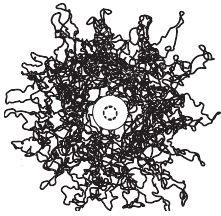

SirSimon

Sculptural pendant lamp, consisting of copper wire shaped by hand and soldered. Each lamp is unique. 1 x LED approx. 12 W, light color 3000 ° K, directed light down, soft light upwards, pendulum length standard 2.5 m. Dimensions ø approx. 60 - 80 cm
Design Christoph Matthias 2019