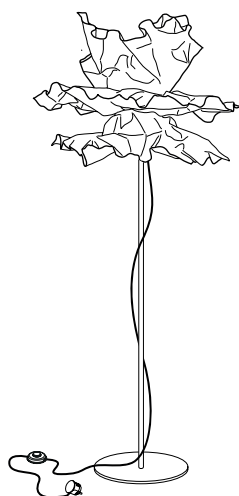

Casino Floor

Ceramic socket E 27. Textile cable with switch and plug,
Cable length 2.5 m
Delivery without illuminant!
Design Christoph Matthias & Gerd Pfarré 2013

Size S. Diameter approx. 37 cm

715,00 Euro

Article number **10.05** textil cable white
10.08 textil cable red
10.09 textil cable grey

Size M. Diameter approx. 44 cm

795,00 Euro

Article number **10.06** textil cable white
10.10 textil cable red
10.11 textil cable grey

Size L. Diameter approx. 56 cm

855,00 Euro

Article number **10.07** textil cable white
10.12 textil cable red
10.13 textil cable grey

Recommended illuminants

Article number **91.01, 91.02 or 91.03**

Other colours and lengths of cable are available on request

Lichtenfest floor lamp

Sheet aluminium with with leaf gilded surface by hand or coated with matt colours

Diameter about 60 cm, height about 1.80 cm

Delivery contents illuminant, Halolux Ceram 230 V / 205 W