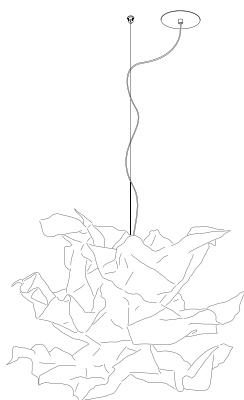

Lichtenfest

Copper diameter about 100 cm Article number 01.07	4.990,00 Euro
Copper diameter about 80 cm Article number 01.14	3.990,00 Euro
Copper diameter about 60 cm Article number 01.08	3.320,00 Euro
Colour matt white diameter about 150 cm Article number 01.16	4.160,00 Euro
Colour matt white diameter about 100 cm Article number 01.09	3.320,00 Euro
Colour matt white diameter about 80 cm Article number 01.15	2.730,00 Euro
Colour white matt diameter about 60 cm Article number 01.10	2.480,00 Euro
Surcharge Pendulum excess length max. 7 m Article number 90.02	45,00 Euro
Surcharge LED Version Article number 90.03	380,00 Euro

Special sizes and colours of Lichtenfest are available
The surfaces can be leaf gilded in gold or palladium on request
as well