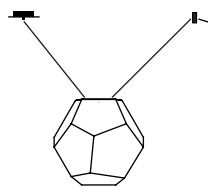

Pendulum excess length on demand

Casino**Single**

Ceramic Socket E 27

Sizes S, M and L

Cable length 2 x 1.5 m, colour of cable transparent

Delivery without illuminant!

Design Christoph Matthias & Gerd Pfarré 2013