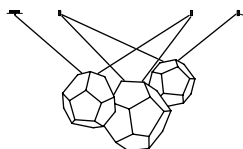

Group. Three items. Size: S, M and L

2.200,00 Euro

Cable length 1 x 9 m, colour of cable transparent

Delivery without illuminant!

Article number 10.04

Recommended illuminants

Article number 91.01, 91.02 or 91.03

Other groups and lengths of cable are available on request