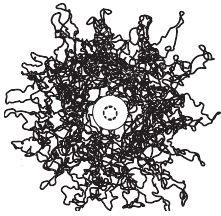

**SirSimon**

Sculptural pendant lamp, consisting of copper wire shaped by hand and soldered. Each lamp is unique. 1 x LED approx. 12 W, light color 3000 ° K, directed light down, soft light upwards, pendulum length standard 2.5 m. Dimensions ø approx. 60 - 80 cm  
Design Christoph Matthias 2019