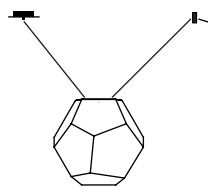

**Casino****Single**

Ceramic Socket E 27

Sizes S, M and L

Cable length 2 x 1.5 m, colour of cable transparent

Delivery without illuminant!

Design Christoph Matthias &amp; Gerd Pfarré 2013

**Size S. Diameter approx. 37 cm**