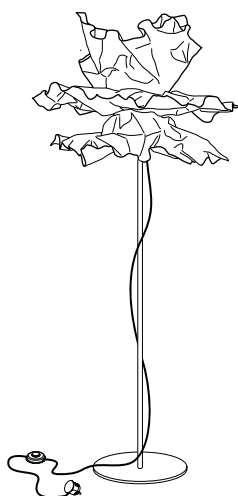

**Other colours and lengths of cable are available on request**

**Casino Floor**

Ceramic socket E 27. Textile cable with switch and plug,  
Cable length 2.5 m  
Delivery without illuminant!  
Design Christoph Matthias & Gerd Pfarré 2013

**Size S. Diameter approx. 37 cm**

715,00 Euro

Article number **10.05** textil cable white  
**10.08** textil cable red  
**10.09** textil cable grey

**Size M. Diameter approx. 44 cm**

795,00 Euro

Article number **10.06** textil cable white  
**10.10** textil cable red  
**10.11** textil cable grey

**Size L. Diameter approx. 56 cm**

855,00 Euro

Article number **10.07** textil cable white  
**10.12** textil cable red  
**10.13** textil cable grey

Recommended illuminants

Article number **91.01, 91.02 or 91.03**

**Other colours and lengths of cable are available on request**

**Lichtenfest floor lamp**

Sheet aluminium with with leaf gilded surface by hand or coated with matt colours

Diameter about 60 cm, height about 1.80 cm