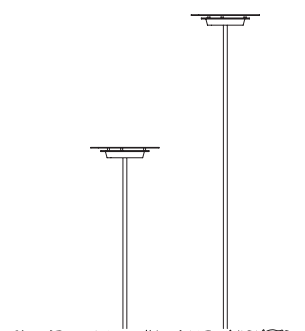

**SirSimon**

Sculptural pendant lamp, consisting of copper wire shaped by hand and soldered. Each lamp is unique. 1 x LED approx. 12 W, light color 3000 ° K, directed light down, soft light upwards, pendulum length standard 2.5 m. Dimensions ø approx. 60 - 80 cm  
Design Christoph Matthias 2019

## Babel

LED, Socket GU10

Colour of cable transparent

Cable length 2 m, cable with switch and plug

Dimension 62.5 x 19.5 cm

Delivery contents illuminant!

Design Christoph Matthias 2009

798,00 Euro

Article number **03.00**

**MunichReeds outdoor**

LED, approx. 8 W, light colour white or amber, LED integrated  
12 „Reeds“. Formed by hand. Each piece is unique.  
Including installation box, IP67  
Dimension 14 x 14 x approx. 140 cm  
Design Gerd Pfarré, Christoph Matthias & Team Lichtlauf 2015

**Light colour white**Article number **13.01**

860,00 Euro

**Light colour amber**Article number **13.02**

860,00 Euro

**Telled**

3 x HighPower LED, in total approx. 10 W,  
light colour warm white, LED integrated,  
including installation box, IP54  
Dimension ø 21 x 3,2 cm, height 60 or 100 cm  
Design Christoph Matthias 2015