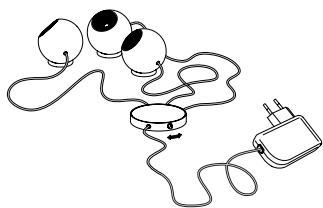

512,00 Euro

Article number **08.01**

**Archie B.**

3 x LED, red, green, blue. In total approx. 3 W  
LEDs integrated. Colour of cable transparent  
Cable length 2.5 m, cable with switch and power supply  
Ball diameter 5 cm  
Design Christoph Matthias 2013