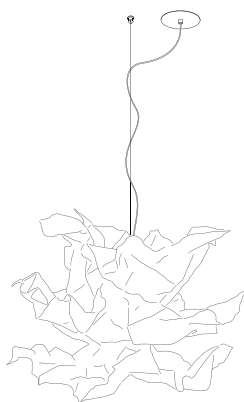

**Lichtenfest**

Sheet aluminum with leaf gilded surface by hand or coated with matt colours. Formed by hand. Each piece is unique.

Delivery contents illuminant, Halolux Ceram 230 V / 205 W

Ceramic Socket E 27. Colour of cable transparent

Pendulum length max. 2.5 m

Pendulum excess length max. 7 m possible

Version with integrated LED approx. 39 W possible

**Composition gold diameter about 100 cm** 6.100,00 Euro

Article number 01.03

**Composition gold diameter about 80 cm** 4.410,00 Euro

Article number 01.12

**Composition gold diameter about 60 cm** 3.320,00 Euro

Article number 01.04

**Silver diameter about 100 cm** 6.100,00 Euro

Article number 01.05

**Silver diameter about 80 cm** 4.410,00 Euro