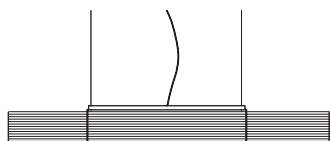

Article number 01.12

**Composition gold diameter about 60 cm** 3.320,00 Euro

Article number 01.04

**Silver diameter about 100 cm** 6.100,00 Euro

Article number 01.05

**Silver diameter about 80 cm** 4.410,00 Euro

Special sizes and colours of Lichtenfest are available  
The surfaces can be leaf gilded in gold or palladium on request  
as well

**Makkaroni**

Linear LED light approx. 95 W integrated  
 Dimension 16.5 x 19.5 x 150 cm  
 Colour of cable transparent  
 Pendulum length max. 2 m  
 Design Christoph Matthias 2008