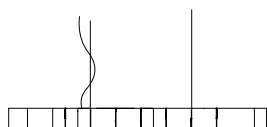

Rasta 2

Square. Pendant luminaire. Aluminium white coated.
LED 47 W or 2 x 47 W, Ra 85, 3000 K or 4000 K, LED integrated,
Pendulum length standard 2,0 m.
Dimension 102,5 x 100 x 8 cm
Design Christoph Matthias & Team Lichtlauf 2017

Downlight 1.575,00 Euro

Article number **18.03**

Downlight + Uplight 1.995,00 Euro

Article number **18.04**

Surcharge Pendulum excess length standard 7 m 45,00 Euro

Article number **90.02**

Please tell us your desired light colour at your order.