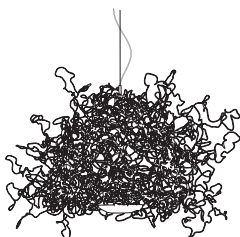

white coated

3.150,00 Euro

Article number **19.01**

silver tinned

3.150,00 Euro

Article number **19.02**

Surcharge Pendulum excess length standard 7 m

45,00 Euro

Article number **90.02**

Special sizes and colours of SirSimon are available on request.