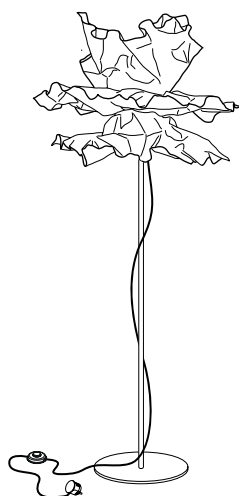

**Other colours and lengths of cable are available on request**

**Casino Floor**

Ceramic socket E 27. Textile cable with switch and plug,  
Cable length 2.5 m  
Delivery without illuminant!  
Design Christoph Matthias & Gerd Pfarré 2013

**Size S. Diameter approx. 37 cm**

725,00 Euro

Article number **10.05** textil cable white  
**10.08** textil cable red  
**10.09** textil cable grey

**Size M. Diameter approx. 44 cm**

810,00 Euro

Article number **10.06** textil cable white  
**10.10** textil cable red  
**10.11** textil cable grey

**Size L. Diameter approx. 56 cm**

870,00 Euro

Article number **10.07** textil cable white  
**10.12** textil cable red  
**10.13** textil cable grey

Recommended illuminants  
Article number **91.01 or 91.03**

**Other colours and lengths of cable are available on request**

**Lichtenfest floor lamp**

Sheet aluminium with with leaf gilded surface by hand or coated with matt colours  
 Diameter about 60 cm, height about 1.80 cm  
 Delivery contents illuminant, Halolux Ceram 230 V / 205 W  
 Ceramic Socket E 27. Colour of cable transparent  
 Cable with switch and plug, cable length 2.5 m  
 Design Christoph Matthias & Team Lichtlauf 2012