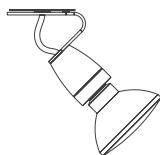

Spotzki

Ceramic socket E 27. Including box for surface mounting
Dimension about 8.5 x 16 cm
Delivery without illuminant!
Design Christoph Matthias 2009

Angle 45°

172,00 Euro

Article number **04.01** textil cable white
04.02 textil cable red
04.04 textil cable grey