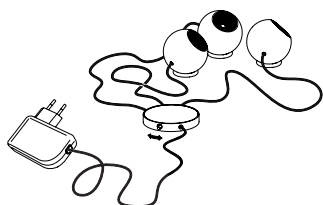

Justin White

3 x LED, warm white, neutral white, cold white.
In total approx. 3 W
LEDs integrated. Colour of cable black
Cable length 2.5 m, cable with switch and power supply
Ball diameter 5 cm
Design Christoph Matthias & Team Lichtlauf 2016

585,00 Euro

Article number **15.01**