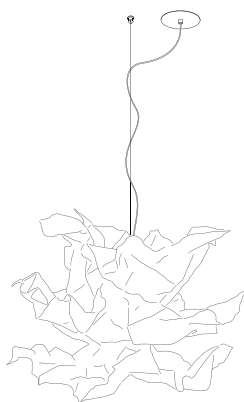

Lichtenfest

Sheet aluminum with leaf gilded surface by hand or coated with matt colours. Formed by hand. Each piece is unique.

Delivery contents illuminant, Halolux Ceram 230 V / 205 W

Ceramic Socket E 27. Colour of cable transparent

Pendulum length standard 2.5 m

Pendulum excess length max. 7 m possible

Version with integrated LED approx. 39 W possible

Composition gold diameter about 100 cm 6.350,00 Euro

Article number 01.03

Composition gold diameter about 80 cm 4.580,00 Euro

Article number 01.12

Composition gold diameter about 60 cm 3.660,00 Euro

Article number 01.04

Silver diameter about 100 cm 6.350,00 Euro

Article number 01.05

Silver diameter about 80 cm 4.580,00 Euro

Article number 01.13

Silver diameter about 60 cm 3.490,00 Euro

Article number 01.06