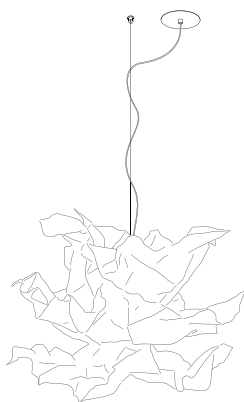

Lichtenfest

Copper diameter about 100 cm 5.170,00 Euro
Article number **01.07**

Copper diameter about 80 cm 4.160,00 Euro
Article number **01.14**

Copper diameter about 60 cm 3.490,00 Euro
Article number **01.08**

Colour matt white diameter about 150 cm 4.330,00 Euro
Article number **01.16**

Colour matt white diameter about 100 cm 3.445,00 Euro
Article number **01.09**

Colour matt white diameter about 80 cm 2.860,00 Euro
Article number **01.15**

Colour white matt diameter about 60 cm 2.565,00 Euro
Article number **01.10**

Surcharge Pendulum excess length max. 7 m 45,00 Euro
Article number **90.02**

Surcharge LED Version 410,00 Euro
Article number **90.03**

Special sizes and colours of Lichtenfest are available
The surfaces can be leaf gilded in gold or palladium on
request as well