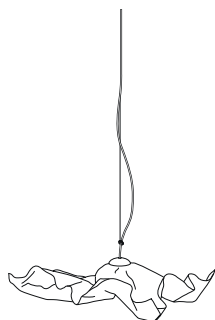

NormaJeane

Shade of Aluminum, upper side coated with matt colours, under side with leaf gilded surface by hand in composition gold, silver or copper. Formed by hand. Each piece is unique. LED approx. 12 W, Ra 90, light colour warm white, LED integrated
Dimension about 40 x 40 x 12 cm. Colour of cable transparent
Pendulum length standard 2 m
Design Christoph Matthias & Veit Redl 2015

752,00 Euro

Article number **11.01**

Upside

brownblack or white

Underside

composition gold, silver or copper

Please specify your combination at your order

Pendulum excess length on demand