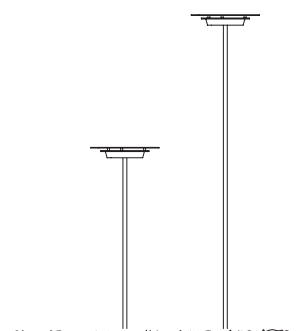

## Babel

LED, Socket GU10

Colour of cable transparent

Cable length 2 m, cable with switch and plug

Dimension 62.5 x 19.5 cm

Delivery contents illuminant!

Design Christoph Matthias 2009

820,00 Euro

Article number **03.00**

**MunichReeds outdoor**

LED, approx. 8 W, light colour white or amber, LED integrated  
12 „Reeds“. Formed by hand. Each piece is unique.  
Including installation box, IP67  
Dimension 14 x 14 x approx. 140 cm  
Design Gerd Pfarré, Christoph Matthias & Team Lichtlauf 2015

**Light colour white**Article number **13.01**

882,00 Euro

**Light colour amber**Article number **13.02**

882,00 Euro

**Telled**

3 x HighPower LED, in total approx. 10 W,  
light colour warm white, LED integrated,  
including installation box, IP54  
Dimension  $\varnothing$  21 x 3,2 cm, height 60 or 100 cm  
Design Christoph Matthias 2015