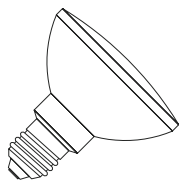

Illuminants

Philips MASTER LEDspot PAR30S 9,5W E27, dimmable

25,00 Euro

230 V ~ 50 Hz

Led spot with 25° lighting angle

Light colour 3000 K

Luminous flux: 740 lumens

9,5 Watt replaces 75 Watt

Energy efficiency class A+

Average lifetime 25000 h

Ra 90

Article number **91.05**