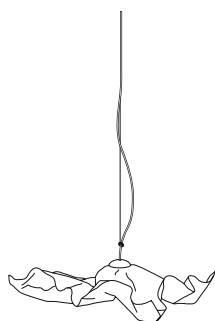

NormaJeane lusso

Shade of Aluminum, upper side and under side with leaf gilded surface by hand in composition gold, silver or copper. Formed by hand. Each piece is unique. LED approx. 12 W, Ra 90, light colour warm white, LED integrated
Dimension about 40 x 40 x 12 cm. Colour of cable transparent
Pendulum length standard 2 m
Design Christoph Matthias & Veit Redl 2015

1.200,00 Euro

Both sides gold, silver or copper

Article number **11.02**

Please specify your combination at your order

Pendulum excess length on demand