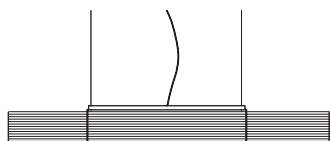

Makkaroni

Linear LED light approx. 95 W integrated
Dimension 16.5 x 19.5 x 150 cm
Colour of cable transparent
Pendulum length standard 2 m
Design Christoph Matthias 2008

2.815,00 Euro

Article number **02.01**

Pendulum excess length on demand