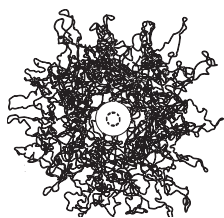

**SirSimon**

Sculptural pendant lamp, consisting of copper wire shaped by hand and soldered. Each lamp is unique. 1 x LED approx. 12 W, light color 3000 K, directed light down, soft light upwards, pendulum length standard 2.5 m. Dimensions  $\varnothing$  approx. 60 - 80 cm  
Design Christoph Matthias 2019