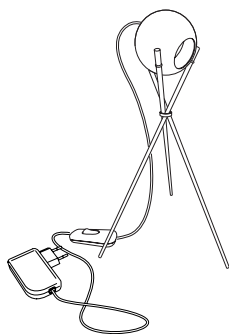

OhHashi

LED, Socket GU 5.3
Colour of cable transparent
Cable length 2,5 m, cable with switch and power supply
Height approx. 45 cm, diameter of sphere 10 cm
Delivery contents illuminant!
Design Christoph Matthias 2014

650,00 Euro

Article number **16.01**