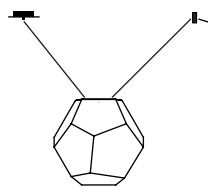

420,00 Euro

**Pendulum excess length on demand**

**Casino****Single**

Ceramic Socket E 27

Sizes S, M and L

Cable length 2 x 1.5 m, colour of cable transparent

Delivery without illuminant!

Design Christoph Matthias &amp; Gerd Pfarré 2013