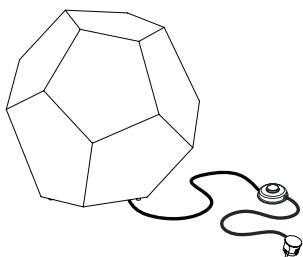

Casino Floor

Ceramic socket E 27. Textile cable with switch and plug,
Cable length 2.5 m
Delivery without illuminant!
Design Christoph Matthias & Gerd Pfarré 2013

Size S. Diameter approx. 37 cm

725,00 Euro

Article number **10.05** textil cable white
10.08 textil cable red
10.09 textil cable grey

Size M. Diameter approx. 44 cm

810,00 Euro

Article number **10.06** textil cable white
10.10 textil cable red
10.11 textil cable grey

Size L. Diameter approx. 56 cm

870,00 Euro

Article number **10.07** textil cable white
10.12 textil cable red
10.13 textil cable grey

Recommended illuminants
Article number **91.01 or 91.03**

Other colours and lengths of cable are available on request