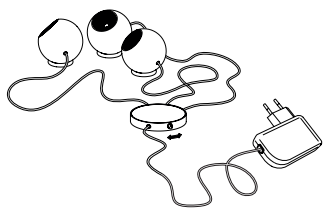

570,00 Euro

**Small.** Dimension approx. 33 x 25 x 28 cm.  
 Article number **08.02**

535,00 Euro

**Archie B.**

3 x LED, red, green, blue. In total approx. 3 W  
LEDs integrated. Colour of cable transparent  
Cable length 2.5 m, cable with switch and power supply  
Ball diameter 5 cm  
Design Christoph Matthias 2013