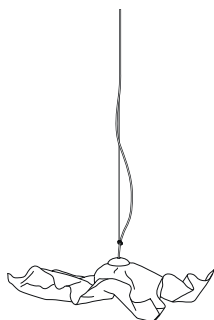

NormaJeane

Shade of Aluminum, upper side coated with matt colours, under side with leaf gilded surface by hand in composition gold, silver or copper. Formed by hand. Each piece is unique. LED approx. 12 W, Ra 90, light colour warm white, LED integrated
Dimension about 40 x 40 x 12 cm. Colour of cable transparent
Pendulum length standard 2 m
Design Christoph Matthias & Veit Redl 2015

752,00 Euro

Article number **11.01**

Upside

black or white

Underside

composition gold, silver or copper

Please specify your combination at your order

Pendulum excess length on demand