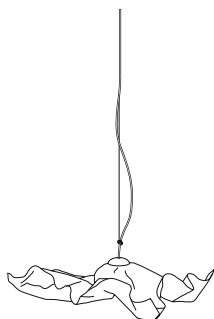

NormaJeane lusso

Shade of Aluminum, upper side and under side with leaf gilded surface by hand in composition gold, silver or copper. Formed by hand. Each piece is unique. LED approx. 12 W, Ra 90, light colour warm white, LED integrated
Dimension about 40 x 40 x 12 cm. Colour of cable transparent
Pendulum length standard 2 m
Design Christoph Matthias & Veit Redl 2015

1.200,00 Euro

Both sides gold, silver or copper

Article number **11.02**

Please specify your combination at your order

Pendulum excess length on demand