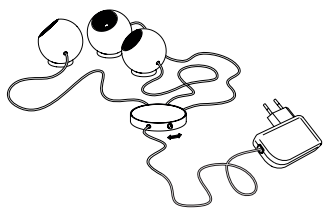

Archie B.

3 x LED, red, green, blue. In total approx. 3 W
LEDs integrated. Colour of cable transparent
Cable length 2.5 m, cable with switch and power supply
Ball diameter 5 cm
Design Christoph Matthias 2013

585,00 Euro

Article number **09.01**