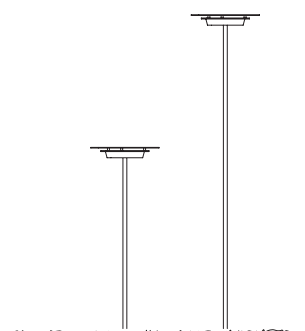

## Babel

LED, Socket GU10

Colour of cable transparent

Cable length 2 m, cable with switch and plug

Dimension 62.5 x 19.5 cm

Delivery contents illuminant!

Design Christoph Matthias 2009

820,00 Euro

Article number **03.00**

**MunichReeds outdoor**

LED, approx. 8 W, light colour white or amber, LED integrated  
12 „Reeds“. Formed by hand. Each piece is unique.  
Including installation box, IP67  
Dimension 14 x 14 x approx. 140 cm  
Design Gerd Pfarré, Christoph Matthias & Team Lichtlauf 2015

**Light colour white**Article number **13.01**

882,00 Euro

**Light colour amber**Article number **13.02**

882,00 Euro

**Telled**

3 x HighPower LED, in total approx. 10 W,  
light colour warm white, LED integrated,  
including installation box, IP54  
Dimension ø 21 x 3,2 cm, height 60 or 100 cm  
Design Christoph Matthias 2015