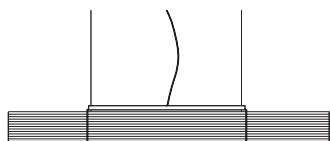

Article number 01.12

**Composition gold diameter about 60 cm** 3.660,00 Euro

Article number 01.04

**Silver diameter about 100 cm** 6.350,00 Euro

Article number 01.05

**Silver diameter about 80 cm** 4.580,00 Euro

**Special sizes and colours of Lichtenfest are available**  
**The surfaces can be leaf gilded in gold or palladium on**  
**request as well**

**Makkaroni**

Linear LED light approx. 95 W integrated  
 Dimension 16.5 x 19.5 x 150 cm  
 Colour of cable transparent  
 Pendulum length standard 2 m  
 Design Christoph Matthias 2008