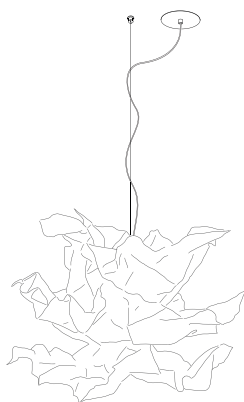

Lichtenfest

Sheet aluminum with leaf gilded surface by hand or coated with matt colours. Formed by hand. Each piece is unique.
2 x LED approx. 12 W, Ra 90 warm white, 3000 K, integrated, ballasts mounted on luminaire, Colour of cable transparent
Pendulum length standard 2.5 m
Pendulum excess length max. 7 m possible

Composition gold. ø approx. 100 cm Article number 01.03	6.680,00 Euro
Composition gold. ø approx. 80 cm Article number 01.12	4.830,00 Euro
Composition gold. ø approx. 60 cm Article number 01.04	3.830,00 Euro
Silver. ø approx. 100 cm Article number 01.05	6.680,00 Euro
Silver. ø approx. 80 cm Article number 01.13	4.830,00 Euro
Silver. ø approx. 60 cm Article number 01.06	3.830,00 Euro