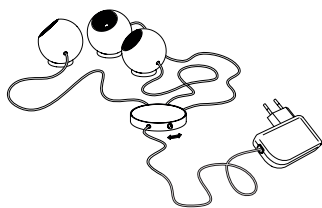

Big. Dimension approx. 47 x 47 x 38 cm.
Article number **08.01**

585,00 Euro

Small. Dimension approx. 33 x 25 x 28 cm.
Article number **08.02**

550,00 Euro

Archie B.

Polished aluminium.
3 x LED, red, green, blue. In total approx. 3 W
LEDs integrated. Colour of cable transparent
Cable length 2.5 m, cable with switch and power supply
Ball diameter 5 cm
Design Christoph Matthias 2013