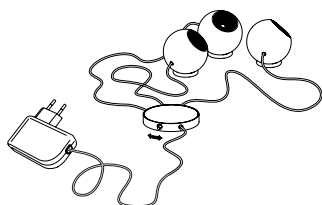

Justin White

Polished aluminium.
3 x LED, warm white, neutral white, cold white.
In total approx. 3 W
LEDs integrated. Colour of cable transparent
Cable length 2.5 m, cable with switch and power supply
Ball diameter 5 cm
Design Christoph Matthias & Team Lichtlauf 2016

620,00 Euro

Article number **15.01**