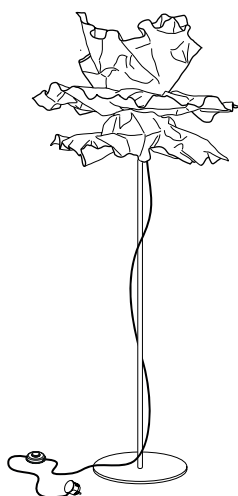

Lichtenfest floor lamp

Sheet aluminium with leaf gilded surface by hand or coated with matt colours

Diameter approx. 60 cm, height approx. 1.80 cm

Delivery contents LED retrofit illuminant, Ceramic Socket E 27. Colour of cable transparent

Cable with switch and plug, cable length 2.5 m

Design Christoph Matthias & Team Lichtlauf 2012

Colour matt white

3.655,00 Euro

Article number **01.19**

Composition gold

4.540,00 Euro

Article number **01.20**

Silver

4.370,00 Euro

Article number **01.21**

Copper

4.300,00 Euro

Article number **01.22**

Special sizes and colours of Lichtenfest are available

The surfaces can be leaf gilded in gold or palladium on request as well