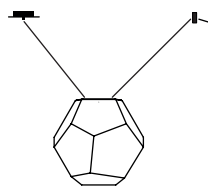

420,00 Euro

Pendulum excess length on demand

Casino**Single**

Metal Socket E 27

Sizes S, M and L

Cable length 2 x 1.5 m, colour of cable transparent

Delivery without illuminant!

Design Christoph Matthias & Gerd Pfarré 2013