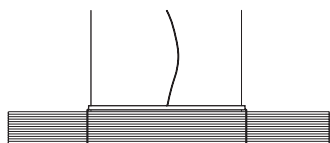

Makkaroni

Linear LED light approx. 95 W, Ra 90 warm white, 3000 K,
integrated
Dimension 16.5 x 19.5 x 150 cm
Colour of cable transparent, Pendulum length standard 2 m
Design Christoph Matthias 2008

2.980,00 Euro

Article number **02.01**

Pendulum excess length on demand