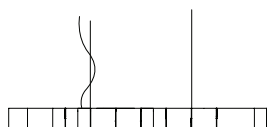

Rasta 2

Square. Pendant luminaire. Aluminium white coated.
LED 47 W or 2 x 47 W, Ra 85, 3000 K or 4000 K, LED integrated,
Pendulum length standard 2,0 m.
Dimension 102,5 x 100 x 8 cm
Design Christoph Matthias & Team Lichtlauf 2017

Downlight 1.640,00 Euro

Article number **18.03**

Downlight + Uplight 2.100,00 Euro

Article number **18.04**

Surcharge Pendulum excess length standard 7 m 45,00 Euro

Article number **90.02**

Please tell us your desired light colour at your order.