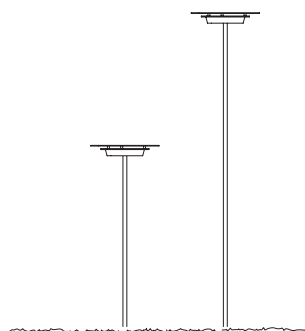

Diameter approx. 60 cm, height approx. 1.80 cm

Delivery contents LED retrofit illuminant, Ceramic Socket E 27. Colour of cable transparent

Cable with switch and plug, cable length 2.5 m

Design Christoph Matthias & Team Lichtlauf 2012

Article number **01.21**

Copper

4.300,00 Euro

Article number **01.22**

Special sizes and colours of Lichtenfest are available

The surfaces can be leaf gilded in gold or palladium on request as well

Babel

Manufactured by selective laser sintering.
Socket GU10, Colour of cable transparent
Cable length 2 m, cable with switch and plug
Dimension 62.5 x 19.5 cm
Delivery contents LED retrofit illuminant!
Design Christoph Matthias 2009

820,00 Euro

Article number **03.00**

MunichReeds outdoor

LED, approx. 8 W, light colour warm white or amber, LED integrated, IP67
 12 „Reeds“. Formed by hand. Each piece is unique.
 Including installation box with control gear
 Dimension 14 x 14 x approx. 140 cm
 Design Gerd Pfarré, Christoph Matthias & Team Lichtlauf 2015

Light colour white
 Article number **13.01**

945,00 Euro

Light colour amber
 Article number **13.02**

945,00 Euro

Telled

3 x LED, in total approx. 10 W, Ra 90 warm white, 3000 K,
 integrated, IP54
 including installation box with control gear
 Dimension \varnothing 21 x 3,2 cm, height 60 or 100 cm
 Design Christoph Matthias 2015