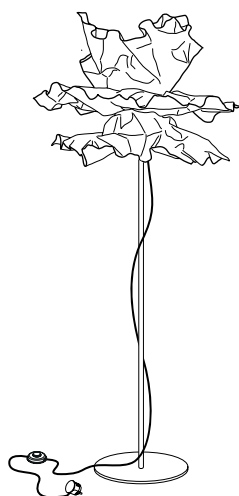

Lichtenfest floor lamp

Sheet aluminium with leaf gilded surface by hand or coated with matt colours

Diameter approx. 60 cm, height approx. 1.80 cm

Delivery contents LED retrofit illuminant, Ceramic Socket E 27. Colour of cable transparent

Cable with switch and plug, cable length 2.5 m

Design Christoph Matthias & Team Lichtlauf 2012

Colour matt white

3.655,00 Euro

Article number **01.19**

Composition gold

4.540,00 Euro

Article number **01.20**

Silver

4.370,00 Euro

Article number **01.21**

Copper

4.300,00 Euro

Article number **01.22**

Special sizes and colours of Lichtenfest are available

The surfaces can be leaf gilded in gold or palladium on request as well