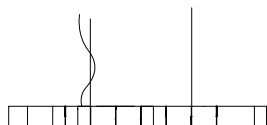

Rasta 2

Square. Pendant luminaire. Aluminium white coated.
LED 47 W or 2 x 47 W, Ra 85, 3000 K or 4000 K, LED integrated,
Pendulum length standard 2,0 m.
Dimension 102,5 x 100 x 8 cm
Design Christoph Matthias & Team Lichtlauf 2017

Downlight 1.640,00 Euro

Article number **18.03**

Downlight + Uplight 2.100,00 Euro

Article number **18.04**

Surcharge Pendulum excess length standard 7 m 45,00 Euro

Article number **90.02**

Please tell us your desired light colour at your order.