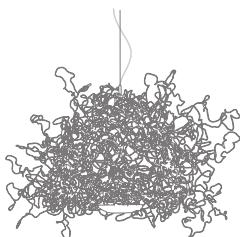

white coated

3.320,00 Euro

Article number **19.01**

silver tinned

3.320,00 Euro

Article number **19.02**

Surcharge Pendulum excess length standard 7 m

45,00 Euro

Article number **90.02**

Special sizes and colours of SirSimon are available on request.