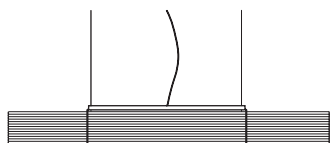

Pendulum length standard 2.5 m

Pendulum excess length max. 7 m possible

Composition gold. ø approx. 100 cm

6.680,00 Euro

Article number 01.03

Composition gold. ø approx. 80 cm

4.830,00 Euro

Article number 01.12

Composition gold. ø approx. 60 cm

3.830,00 Euro

Article number 01.04

Silver. ø approx. 100 cm

6.680,00 Euro

Article number 01.05

Silver. ø approx. 80 cm

4.830,00 Euro

Special sizes and colours of Lichtenfest are available
The surfaces can be leaf gilded in gold or palladium on
request as well

Makkaroni

Linear LED light approx. 95 W, Ra 90 warm white, 3000 K,
integrated
Dimension 16.5 x 19.5 x 150 cm
Colour of cable transparent, Pendulum length standard 2 m
Design Christoph Matthias 2008