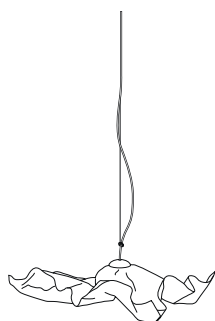

NormaJeane lusso

Shade of Aluminum, upper side and under side with leaf gilded surface by hand in composition gold, silver or copper. Formed by hand. Each piece is unique. LED approx. 12 W, Ra 90 warm white, 3000 K, integrated
Dimension about 40 x 40 x 12 cm. Colour of cable transparent
Pendulum length standard 2 m
Design Christoph Matthias & Veit Redl 2015

1.280,00 Euro

Both sides gold, silver or copper

Article number **11.02**

Please specify your surface at your order

Pendulum excess length on demand