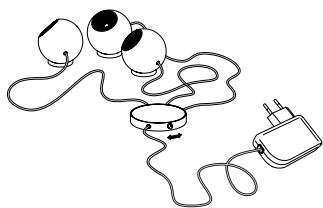

Big. Dimension approx. 47 x 47 x 38 cm.
Article number **08.01**

585,00 Euro

Small. Dimension approx. 33 x 25 x 28 cm.
Article number **08.02**

550,00 Euro

Archie B.

Polished aluminium.
3 x LED, red, green, blue. In total approx. 3 W
LEDs integrated. Colour of cable transparent
Cable length 2 m, cable with switch and power supply
Ball diameter 5 cm
Design Christoph Matthias 2013