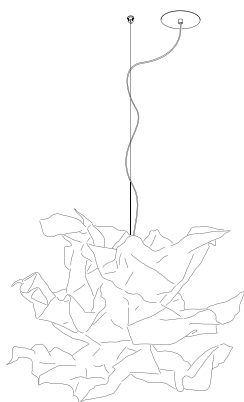

Lichtenfest

Copper. ø approx. 100 cm Article number 01.07	5.510,00 Euro
Copper. ø approx. 80 cm Article number 01.14	4.420,00 Euro
Copper. ø approx. 60 cm Article number 01.08	3.750,00 Euro
Colour matt white. ø approx. 100 cm Article number 01.09	3.650,00 Euro
Colour matt white. ø approx. 80 cm Article number 01.15	3.050,00 Euro
Colour matt white. ø approx. 60 cm Article number 01.10	2.750,00 Euro
Surcharge Pendulum excess length max. 7 m Article number 90.02	45,00 Euro

Special sizes and colours of Lichtenfest are available
The surfaces can be leaf gilded in gold or palladium on
request as well