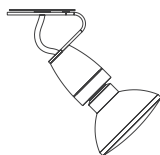

Spotzki

Ceramic socket E 27. Including box for surface mounting
Dimension about 8.5 x 16 cm
Delivery without illuminant!
Design Christoph Matthias 2009

Angle 45°

180,00 Euro

Article number **04.01** textil cable white
04.02 textil cable red
04.04 textil cable grey