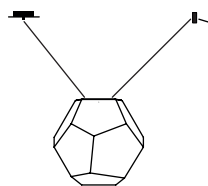

Casino

Single

Metal Socket E 27

Sizes S, M and L

Cable length 2 x 1.5 m, colour of cable transparent

Delivery without illuminant!

Design Christoph Matthias & Gerd Pfarré 2013

Size S. ø approx. 37 cm

720,00 Euro

Article number **10.01**

Size M. ø approx. 44 cm

800,00 Euro

Article number **10.02**

Size L. ø approx. 56 cm

880,00 Euro

Article number **10.03**

Recommended illuminants

Article number **91.01 or 91.03**