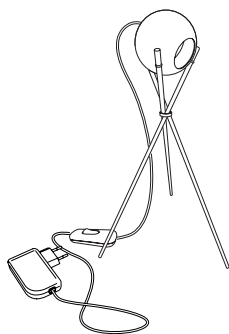

OhHashi

Polished stainless steel.
Socket GU 4, colour of cable transparent
Cable length 2,5 m, cable with switch and power supply
Height approx. 45 cm, diameter of sphere 10 cm
Delivery contents LED retrofit illuminant!
Design Christoph Matthias 2014

650,00 Euro

Article number **16.01**