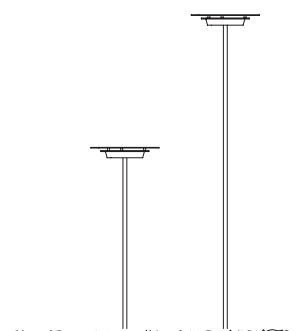

Telled

3 x LED, in total approx. 10 W, Ra 90 warm white, 3000 K,
integrated, IP54
including installation box with control gear
Dimension $\varnothing$ 21 x 3,2 cm, height 60 or 100 cm
Design Christoph Matthias 2015

Height 60 cm
Article number **12.01**

830,00 Euro

Height 100 cm
Article number **12.02**

830,00 Euro

Plate colour: Black, red or corten steel

Please tell us your desired plate colour at your order.