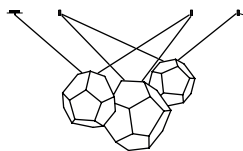

Group. Three items. Size: S, M and L

2.350,00 Euro

Cable length 1 x 9 m, colour of cable transparent

Delivery without illuminant!

Article number **10.04**

Recommended illuminants

Article number **91.01 or 91.03**

Other groups and lengths of cable are available on request