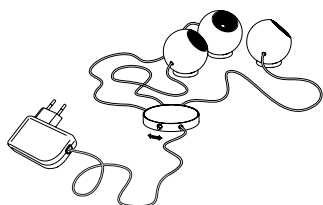

Justin White

Polished aluminium.
3 x LED, warm white, neutral white, cold white.
In total approx. 3 W
LEDs integrated. Colour of cable transparent
Cable length 2 m, cable with switch and power supply
Ball diameter 5 cm
Design Christoph Matthias & Team Lichtlauf 2016

620,00 Euro

Article number **15.01**