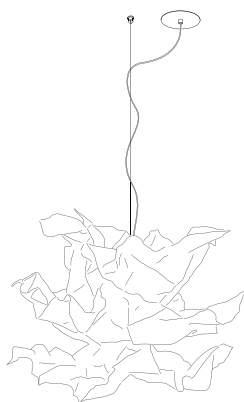

Lichtenfest

Sheet aluminum with leaf gilded surface by hand or coated with matt colours. Formed by hand. Each piece is unique.

2 x LED approx. 12 W, Ra 90 warm white, 3000 K, integrated, ballasts mounted on luminaire, Colour of cable transparent

Pendulum length standard 2.5 m

Pendulum excess length max. 7 m possible

Composition gold. ø approx. 100 cm

6.680,00 Euro

Article number 01.03

Composition gold. ø approx. 80 cm

4.830,00 Euro

Article number 01.12

Composition gold. ø approx. 60 cm

3.830,00 Euro

Article number 01.04

Silver. ø approx. 100 cm

6.680,00 Euro

Article number 01.05

Silver. ø approx. 80 cm

4.830,00 Euro

Article number 01.13

Silver. ø approx. 60 cm

3.830,00 Euro

Article number 01.06