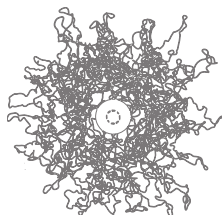

SirSimon

Sculptural pendant lamp, consisting of copper wire shaped by hand and soldered. Each lamp is unique. 1 x LED approx. 12 W, 3000 K, directed light down, soft light upwards
pendulum length standard 2.5 m.
Dimensions ø approx. 60 - 80 cm
Design Christoph Matthias 2019