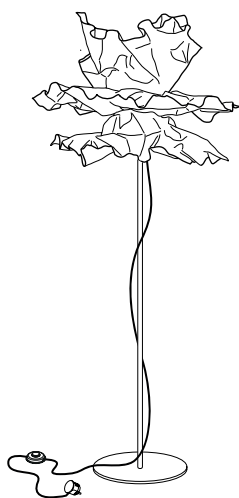

Lichtenfest floor lamp

Sheet aluminium with leaf gilded surface by hand or coated with matt colours

Diameter approx. 60 cm, height approx. 1.80 cm

Delivery contents LED retrofit illuminant, Ceramic Socket E 27. Colour of cable transparent

Cable with switch and plug, cable length 2.5 m

Design Christoph Matthias & Team Lichtlauf 2012

Colour matt white

3.655,00 Euro

Article number **01.19**

Composition gold

4.540,00 Euro

Article number **01.20**

Silver

4.370,00 Euro

Article number **01.21**

Copper

4.300,00 Euro

Article number **01.22**

Special sizes and colours of Lichtenfest are available

The surfaces can be leaf gilded in gold or palladium on request as well