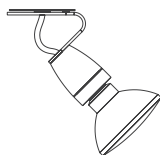

Spotzki

Ceramic socket E 27. Including box for surface mounting
Dimension about 8.5 x 16 cm
Delivery without illuminant!
Design Christoph Matthias 2009

Angle 45°

190,00 Euro

Article number **04.01** textil cable white
04.02 textil cable red
04.04 textil cable grey