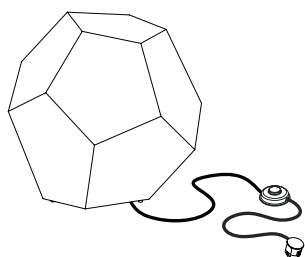

Casino Floor

Metal socket E 27. Textile cable with switch and plug,
Cable length 2.5 m
Delivery without illuminant!
Design Christoph Matthias & Gerd Pfarré 2013

Size S. ø approx. 37 cm

755,00 Euro

Article number **10.05** textil cable white
10.08 textil cable red
10.09 textil cable grey

Size M. ø approx. 44 cm

830,00 Euro

Article number **10.06** textil cable white
10.10 textil cable red
10.11 textil cable grey

Size L. ø approx. 56 cm

930,00 Euro

Article number **10.07** textil cable white
10.12 textil cable red
10.13 textil cable grey

Recommended illuminants
Article number **91.01 or 91.03**

Other colours and lengths of cable are available on request