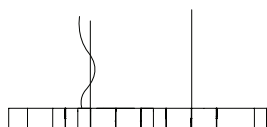

Rasta 2

Square. Pendant luminaire. Aluminium white coated.
LED 47 W or 2 x 47 W, Ra 85, 3000 K or 4000 K, LED integrated,
Pendulum length standard 2,0 m.
Dimension 102,5 x 100 x 8 cm
Design Christoph Matthias & Team Lichtlauf 2017