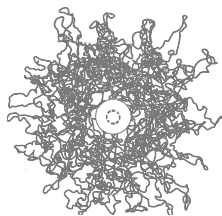

SirSimon

Sculptural pendant lamp, consisting of copper wire shaped by hand and soldered. Each lamp is unique. 1 x LED approx. 12 W, 3000 K, directed light down, soft light upwards
pendulum length standard 2.5 m.
Dimensions ø approx. 60 – 80 cm
Design Christoph Matthias 2019