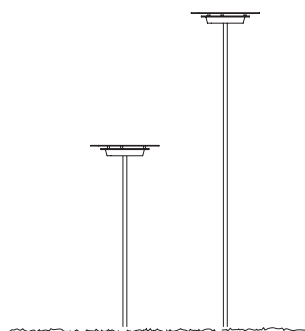

Telled

3 x LED, in total approx. 10 W, Ra 90 warm white, 3000 K,
integrated, IP54
including installation box with control gear
Dimension ø 21 x 3,2 cm, height 60 or 100 cm
Design Christoph Matthias 2015

Height 60 cm
Article number **12.01**

836,00 Euro

Height 100 cm
Article number **12.02**

836,00 Euro

Plate colour: Black, red or corten steel

Please tell us your desired plate colour at your order.