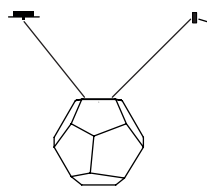

Casino

Single

Metal Socket E 27

Sizes S, M and L

Cable length 2 x 1.5 m, colour of cable transparent

Delivery without illuminant!

Design Christoph Matthias & Gerd Pfarré 2013

Size S. ø approx. 37 cm

720,00 Euro

Article number **10.01**

Size M. ø approx. 44 cm

800,00 Euro

Article number **10.02**

Size L. ø approx. 56 cm

880,00 Euro

Article number **10.03**

Recommended illuminants

Article number **91.01 or 91.03**