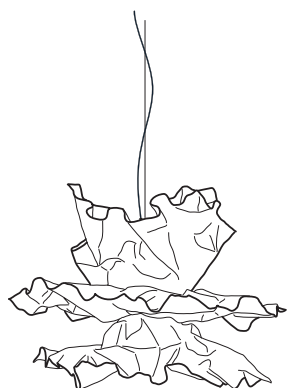

Lichtenfest

Copper. 100|100 Article number 01.07	5.760,00 Euro
Copper. 80|80 Article number 01.14	4.580,00 Euro
Copper. 60|60 Article number 01.08	3.910,00 Euro
Colour matt white. 100|100 Article number 01.09	3.820,00 Euro
Colour matt white. 80|80 Article number 01.15	3.200,00 Euro
Colour matt white. 60|60 Article number 01.10	2.860,00 Euro
Surcharge Pendulum excess length max. 7 m Article number 90.02	45,00 Euro

**Special sizes and colours of Lichtenfest are available
The surfaces can be leaf gilded in gold or palladium on
request as well**