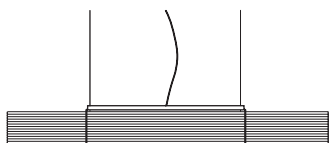

Makkaroni

Linear LED light approx. 95 W, Ra 90 warm white, 3000 K, integrated
 Dimension 16.5 x 19.5 x 150 cm
 Colour of cable transparent, Pendulum length standard 2 m
 Design Christoph Matthias 2008

2.980,00 Euro