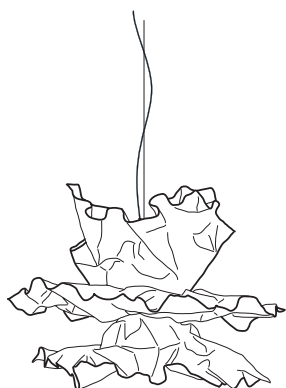

Lichtenfest

Sheet aluminum with leaf gilded surface by hand or coated with matt colours. Formed by hand. Each piece is unique.

2 x LED approx. 12 W, Ra 90 warm white, 3000 K, integrated, ballasts mounted on luminaire, Colour of cable transparent

Pendulum length standard 2.5 m

Pendulum excess length max. 7 m possible

Composition gold. 100|100

6.950,00 Euro

Article number 01.03

Composition gold. 80|80

5.000,00 Euro

Article number 01.12

Composition gold. 60|60

3.990,00 Euro

Article number 01.04

Silver. 100|100

6.950,00 Euro

Article number 01.05

Silver. 80|80

5.000,00 Euro

Article number 01.13

Silver. 60|60

3.990,00 Euro

Article number 01.06