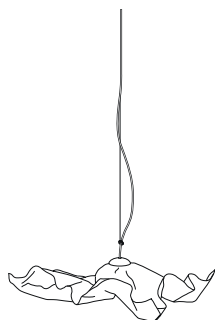

NormaJeane

Shade of Aluminum, upper side coated with matt colours, under side with leaf gilded surface by hand in composition gold, silver or copper. Formed by hand. Each piece is unique. LED approx. 12 W, Ra 90 warm white, 3000 K, integrated
Dimension about 40 x 40 x 12 cm. Colour of cable transparent
Pendulum length standard 2 m
Design Christoph Matthias & Veit Redl 2015

800,00 Euro

Article number **11.01**

Upside

black or white

Underside

composition gold, silver or copper

Please specify your combination at your order

Pendulum excess length on demand