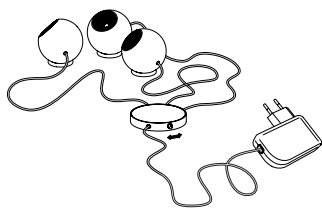

Big. Dimension approx. 47 x 47 x 38 cm.
Article number **08.01**

610,00 Euro

Small. Dimension approx. 33 x 25 x 28 cm.
Article number **08.02**

565,00 Euro

Archie B.

Polished aluminium.
3 x LED, red, green, blue. In total approx. 3 W
LEDs integrated. Colour of cable transparent
Cable length 2 m, cable with switch and power supply
Ball diameter 5 cm
Design Christoph Matthias 2013