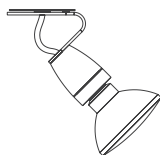

Spotzki

Ceramic socket E 27. Including box for surface mounting
Dimension about 8.5 x 16 cm
Delivery without illuminant!
Design Christoph Matthias 2009

Angle 45°

200,00 Euro

Article number **04.01** textil cable white
04.02 textil cable red
04.04 textil cable grey