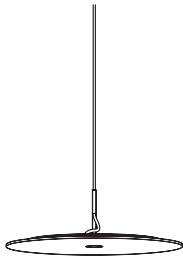

Ledl

LED approx. 12 W, Ra 90 warm white, 3000 K, integrated,
Dimension $\varnothing$ 25 x 0.8 cm.

697,00 Euro

Colour of cable transparent, Pendulum length standard 2 m
Design Christoph Matthias & Veit Redl 2012

Article number **06.01** black anodized aluminum
06.03 silver anodized aluminum
06.04 red anodized aluminum

Pendulum excess length on demand