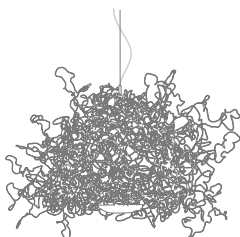

white coated

3.910,00 Euro

Article number **19.01**

silver tinned

3.910,00 Euro

Article number **19.02**

Surcharge Pendulum excess length standard 7 m

45,00 Euro

Article number **90.02**

Special sizes and colours of SirSimon are available on request.