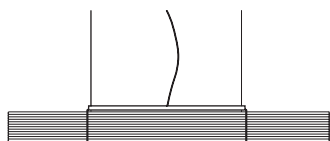

Makkaroni

Linear LED light approx. 95 W, Ra 90 warm white, 3000 K, integrated

Dimension 16.5 x 19.5 x 150 cm

Colour of cable transparent, Pendulum length standard 2 m

Design Christoph Matthias 2008

Article number **02.01**

3.070,00 Euro

Pendulum excess length on demand