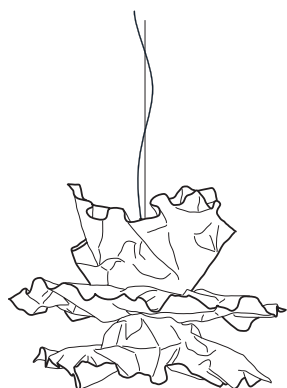

Lichtenfest

Sheet aluminum with leaf gilded surface by hand or coated with matt colours. Formed by hand. Each piece is unique.

2 x LED approx. 12 W, Ra 90 warm white, 3000 K, integrated, ballasts mounted on luminaire, Colour of cable transparent

Pendulum length standard 2.5 m

Pendulum excess length max. 7 m possible

Composition gold. 100|100

7.150,00 Euro

Article number 01.03

Composition gold. 80|80

5.250,00 Euro

Article number 01.12

Composition gold. 60|60

4.200,00 Euro

Article number 01.04

Silver. 100|100

7.150,00 Euro

Article number 01.05

Silver. 80|80

5.250,00 Euro

Article number 01.13

Silver. 60|60

4.200,00 Euro

Article number 01.06