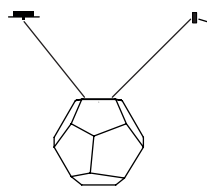

Casino

Single

Metal Socket E 27

Sizes S, M and L

Cable length 2 x 1.5 m, colour of cable transparent

Delivery without illuminant!

Design Christoph Matthias & Gerd Pfarré 2013

Size S. ø approx. 37 cm

75000 Euro

Article number **10.01**

Size M. ø approx. 44 cm

836,00 Euro

Article number **10.02**

Size L. ø approx. 56 cm

925,00 Euro

Article number **10.03**

Recommended illuminants

Article number **91.01 or 91.03**