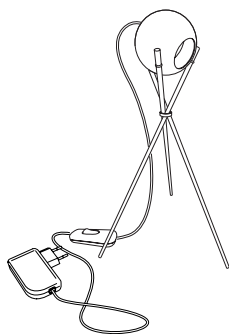

OhHashi

Polished stainless steel.
Socket GU 4, colour of cable transparent
Cable length 2,5 m, cable with switch and power supply
Height approx. 45 cm, diameter of sphere 10 cm
Delivery contents LED retrofit illuminant!
Design Christoph Matthias 2014

665,00 Euro

Article number **16.01**