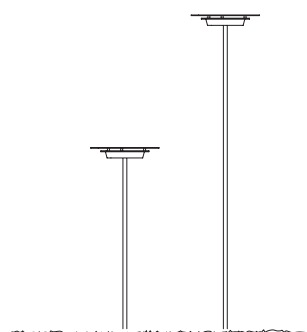

Telled

3 x LED, in total approx. 10 W, Ra 90 warm white, 3000 K,
integrated, IP54
including installation box with control gear
Dimension $\varnothing$ 21 x 3,2 cm, height 60 or 100 cm
Design Christoph Matthias 2015

Height 60 cm

836,00 Euro

Article number **12.01** black

12.05 bronze

Height 100 cm

836,00 Euro

Article number **12.02** black

12.06 bronze

Plate colour: Black, bronze, red or corten steel

Please tell us your desired plate colour at your order.