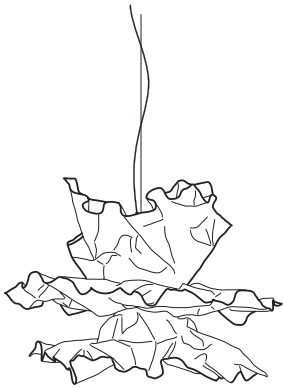

Lichtenfest

Copper. 100|100 Article number 01.07	6.010,00 Euro
Copper. 80|80 Article number 01.14	4.750,00 Euro
Copper. 60|60 Article number 01.08	3.990,00 Euro
Colour matt white. 100|100 Article number 01.09	3.990,00 Euro
Colour matt white. 80|80 Article number 01.15	3.350,00 Euro
Colour matt white. 60|60 Article number 01.10	3.000,00 Euro
Surcharge Pendulum excess length max. 7 m Article number 90.02	45,00 Euro

**Special sizes and colours of Lichtenfest are available
The surfaces can be leaf gilded in gold or palladium on
request as well**