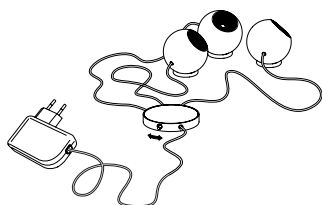

Justin White

Polished aluminium.
3 x LED, warm white, neutral white, cold white.
In total approx. 3 W
LEDs integrated. Colour of cable transparent
Cable length 2 m, cable with switch and power supply
Ball diameter 5 cm
Design Christoph Matthias & Team Lichtlauf 2016

655,00 Euro

Article number **15.01**