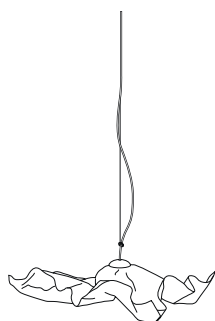

NormaJeane lusso

Shade of Aluminum, upper side and under side with leaf gilded surface by hand in composition gold, silver or copper. Formed by hand. Each piece is unique. LED approx. 12 W, Ra 90 warm white, 3000 K, integrated
Dimension about 40 x 40 x 12 cm. Colour of cable transparent
Pendulum length standard 2 m
Design Christoph Matthias & Veit Redl 2015

1.300,00 Euro

Both sides gold, silver or copper

Article number **11.02**

Please specify your surface at your order

Pendulum excess length on demand