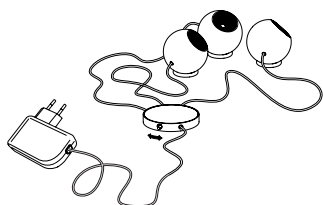

Justin White

Polished aluminium.
3 x LED, warm white, neutral white, cold white.
In total approx. 3 W
LEDs integrated. Colour of cable transparent
Cable length 2 m, cable with switch and power supply
Ball diameter 5 cm
Design Christoph Matthias & Team Lichtlauf 2016

655,00 Euro

Article number **15.01**