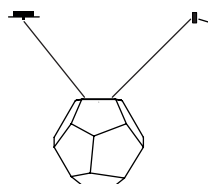

Casino

Single

Metal Socket E 27

Sizes S, M and L

Cable length 2 x 1.5 m, colour of cable transparent

Delivery without illuminant!

Design Christoph Matthias & Gerd Pfarré 2013

Size S. ø approx. 37 cm

75000 Euro

Article number **10.01**

Size M. ø approx. 44 cm

836,00 Euro

Article number **10.02**

Size L. ø approx. 56 cm

925,00 Euro

Article number **10.03**

Recommended illuminants

Article number **91.01 or 91.03**