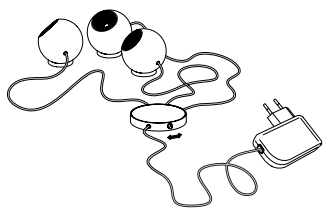

Big. Dimension approx. 47 x 47 x 38 cm. 610,00 Euro
 Article number **08.01**

Small. Dimension approx. 33 x 25 x 28 cm. 565,00 Euro
 Article number **08.02**

Archie B.

Polished aluminium.
3 x LED, red, green, blue. In total approx. 3 W
LEDs integrated. Colour of cable transparent
Cable length 2 m, cable with switch and power supply
Ball diameter 5 cm
Design Christoph Matthias 2013