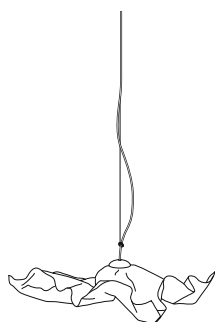

NormaJeane

Shade of Aluminum, upper side coated with matt colours, under side with leaf gilded surface by hand in composition gold, silver or copper. Formed by hand. Each piece is unique. LED approx. 12 W, Ra 90 warm white, 3000 K, integrated
Dimension about 40 x 40 x 12 cm. Colour of cable transparent
Pendulum length standard 2 m
Design Christoph Matthias & Veit Redl 2015

800,00 Euro

Article number **11.01**

Upside

black or white

Underside

composition gold, silver or copper

Please specify your combination at your order

Pendulum excess length on demand