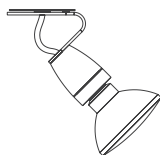

Spotzki

Ceramic socket E 27. Including box for surface mounting
Dimension about 8.5 x 16 cm
Delivery without illuminant!
Design Christoph Matthias 2009

Angle 45°

210,00 Euro

Article number **04.01** textil cable white
04.02 textil cable red
04.04 textil cable grey