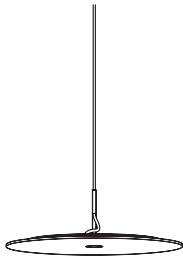

Ledl

LED approx. 12 W, Ra 90 warm white, 3000 K, integrated,
Dimension $\varnothing$ 25 x 0.8 cm.

715,00 Euro

Colour of cable transparent, Pendulum length standard 2 m
Design Christoph Matthias & Veit Redl 2012

Article number **06.01** black anodized aluminum
06.03 silver anodized aluminum
06.04 red anodized aluminum

Pendulum excess length on demand