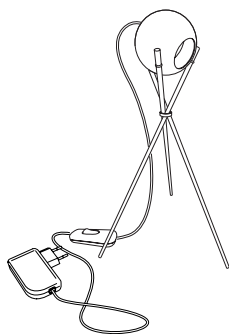

OhHashi

Polished stainless steel.
Socket GU 4, colour of cable transparent
Cable length 2,5 m, cable with switch and power supply
Height approx. 45 cm, diameter of sphere 10 cm
Delivery contents LED retrofit illuminant!
Design Christoph Matthias 2014

715,00 Euro

Article number **16.01**