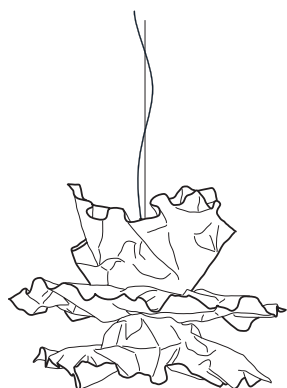

Lichtenfest

Sheet aluminum with leaf gilded surface by hand or coated with matt colours. Formed by hand. Each piece is unique.

2 x LED approx. 12 W, Ra 90 warm white, 3000 K, integrated, ballasts mounted on luminaire, Colour of cable transparent

Pendulum length standard 2.5 m

Pendulum excess length max. 7 m possible

Composition gold. 100|100

7.350,00 Euro

Article number **01.03**

Composition gold. 80|80

5.500,00 Euro

Article number **01.12**

Composition gold. 60|60

4.330,00 Euro

Article number **01.04**

Silver. 100|100

7.350,00 Euro

Article number **01.05**

Silver. 80|80

5.500,00 Euro

Article number **01.13**

Silver. 60|60

4.330,00 Euro

Article number **01.06**