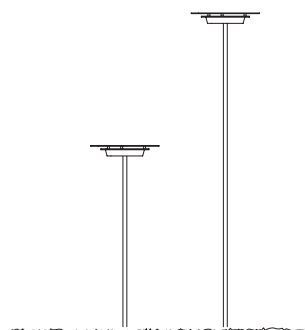

Telled

LED ring circuit board, approx. 8 W, Ra 90
warm white, 3000 K, integrated, IP54
including installation box with control gear
Dimension $\varnothing$ 21 x 3,2 cm, height 60 or 100 cm
Design Christoph Matthias 2015

Height 60 cm

885,00 Euro

Article number **12.01** black

12.05 bronze

Height 100 cm

885,00 Euro

Article number **12.02** black

12.06 bronze

Plate colour: Black, bronze, red or corten steel

Please tell us your desired plate colour at your order.