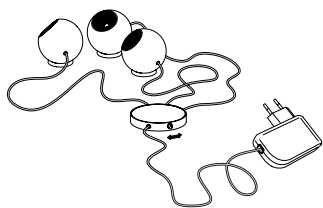

Big. Dimension approx. 47 x 47 x 38 cm.
 Article number **08.01**

630,00 Euro

Small. Dimension approx. 33 x 25 x 28 cm.
 Article number **08.02**

585,00 Euro

Archie B.

Polished aluminium.
3 x LED, red, green, blue. In total approx. 3 W
LEDs integrated. Colour of cable transparent
Cable length 2 m, cable with switch and power supply
Ball diameter 5 cm
Design Christoph Matthias 2013