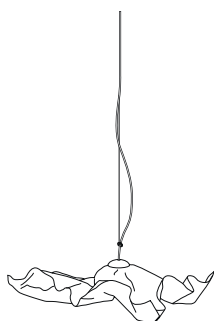

NormaJeane lusso

Shade of Aluminum, upper side and under side with leaf gilded surface by hand in composition gold, silver or copper. Formed by hand. Each piece is unique. LED approx. 12 W, Ra 90 warm white, 3000 K, integrated
Dimension about 40 x 40 x 12 cm. Colour of cable transparent
Pendulum length standard 2 m
Design Christoph Matthias & Veit Redl 2015

1.365,00 Euro

Both sides gold, silver or copper

Article number **11.02**

Please specify your surface at your order

Pendulum excess length on demand