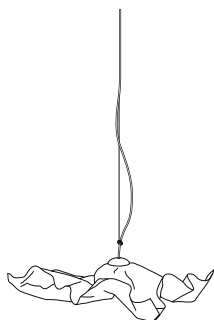

NormaJeane

Shade of Aluminum, upper side coated with matt colours, under side with leaf gilded surface by hand in composition gold, silver or copper. Formed by hand. Each piece is unique. LED approx. 12 W, Ra 90 warm white, 3000 K, integrated
Dimension about 40 x 40 x 12 cm. Colour of cable transparent
Pendulum length standard 2 m
Design Christoph Matthias & Veit Redl 2015

835,00 Euro

Article number **11.01**

Upside

black or white

Underside

composition gold, silver or copper

Please specify your combination at your order

Pendulum excess length on demand