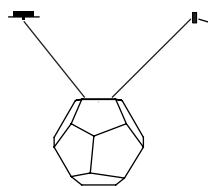

Casino

Single

Metal Socket E 27

Sizes S, M and L

Cable length 2 x 1.5 m, colour of cable transparent

Delivery without illuminant!

Design Christoph Matthias & Gerd Pfarré 2013

Size S. ø approx. 37 cm

750,00 Euro

Article number **10.01**

Size M. ø approx. 44 cm

835,00 Euro

Article number **10.02**

Size L. ø approx. 56 cm

925,00 Euro

Article number **10.03**

Recommended illuminants

Article number **91.01 or 91.03**