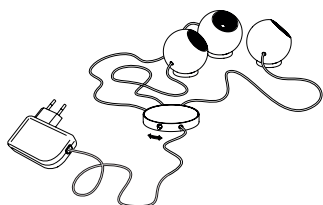

Justin White

Polished aluminium.
3 x LED, warm white, neutral white, cold white.
In total approx. 3 W
LEDs integrated. Colour of cable transparent
Cable length 2 m, cable with switch and power supply
Ball diameter 5 cm
Design Christoph Matthias & Team Lichtlauf 2016

690,00 Euro

Article number **15.01**